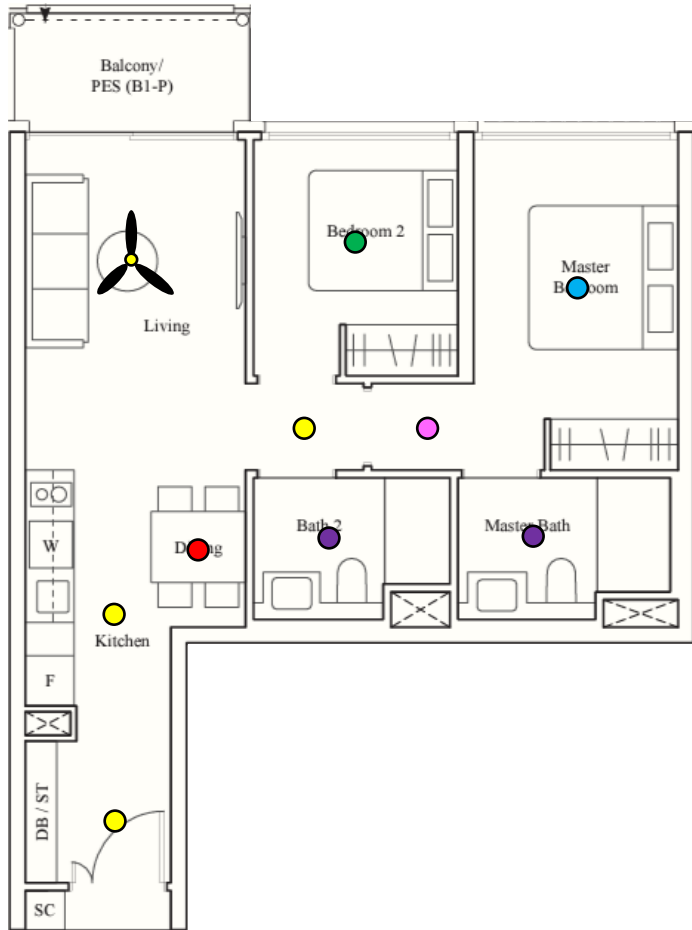

2 BEDROOM PACKAGE FOR $672.1 including gst & installation (UP: $844.1)

**2 YEARS WARRANTY FOR
LIGHT (1st year on-site)**