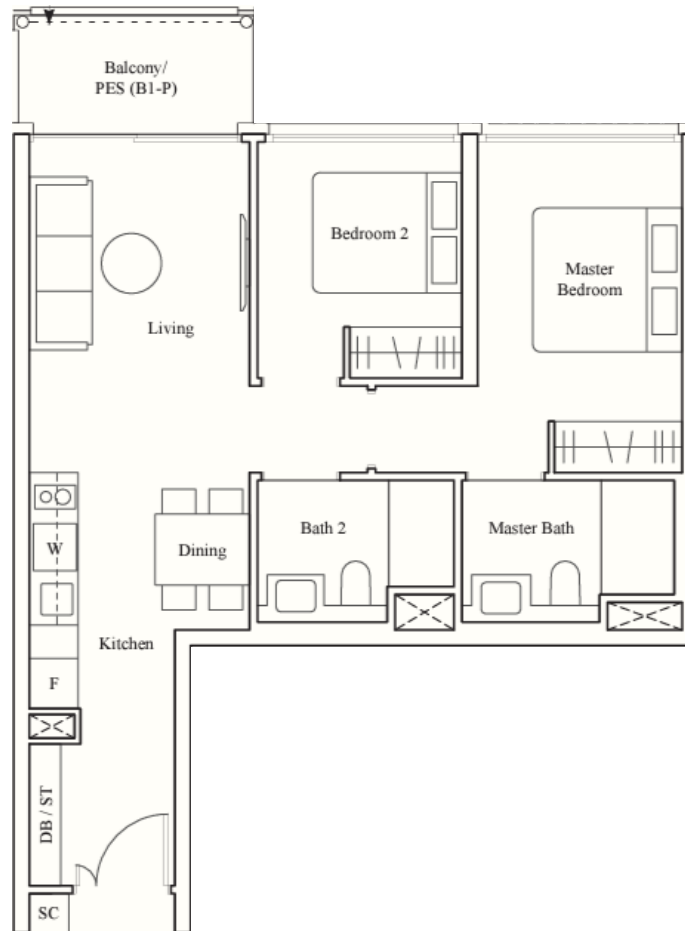

2 BEDROOM SUITE

TYPE B1

AREA 68 sqm/ 732 Sqft

UNITS

#01-15 to #10-15

#01-24 to #10-24

#01-49 to #05-49

#01-58 to #05-58

TWO BEDROOM

Lighting Points: 10

- Entrance Light
- Kitchen Light
- Dining Light
- Living Room Light
- Walkway Light
- Bedroom 2 Light
- Master Bedroom Light x 2
- Master Bathroom Light
- Bathroom 2 Light