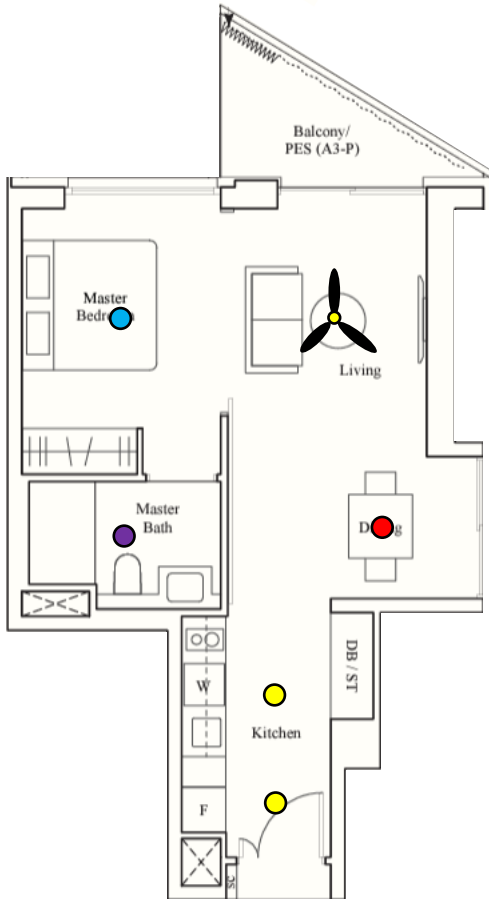

1 BEDROOM SUITE

TYPE A3

AREA 55 sqm/ 592 Sqft

UNITS

#01-30 to #03-30

#02-33 to #03-33

#01-40 to #03-40

#02-43 to #03-43

the Reef

AT KING'S DOCK

ONE BEDROOM

Lighting Points: 6

- Entrance Light
- Kitchen Light
- Dining Light
- Living Room Light
- Master Bedroom Light
- Master Bathroom Light

Contact Johnny @9845 9529

Keke @9233 9163

**1 BEDROOM PACKAGE FOR
\$509.84 including gst & installation
(UP: \$651.84)**

 <p>BL-006/12W 12W LED Recessed Downlight Location: Entrance/ Kitchen Qty: 2pcs \$18 (UP: \$25)</p>	 <p>BL-006/18W 18W LED Recessed Downlight Location: Master Bath Qty: 1pc \$28 (UP: \$40)</p>
 <p>BL-8978/24W 24W 3-tone LED Ceiling Light Location: Dining Qty: 1pc \$45 (UP: \$85)</p>	 <p>Bestar Razor 46" Ceiling Fan 24W 3-tone LED Light Kit Location: Living Room Qty: 1pc \$198 (UP: \$218)</p>
<p>Installation Charges Downlights/Ceiling Lights: \$12/light Ceiling Fan: \$50/fan Total: \$110</p> <p>Additional discount for Tribebuy community</p>	 <p>"Nordic" 36W 3-tone LED Ceiling Light Location: Master Bedroom Qty: 1pc \$69 (UP: \$115)</p>