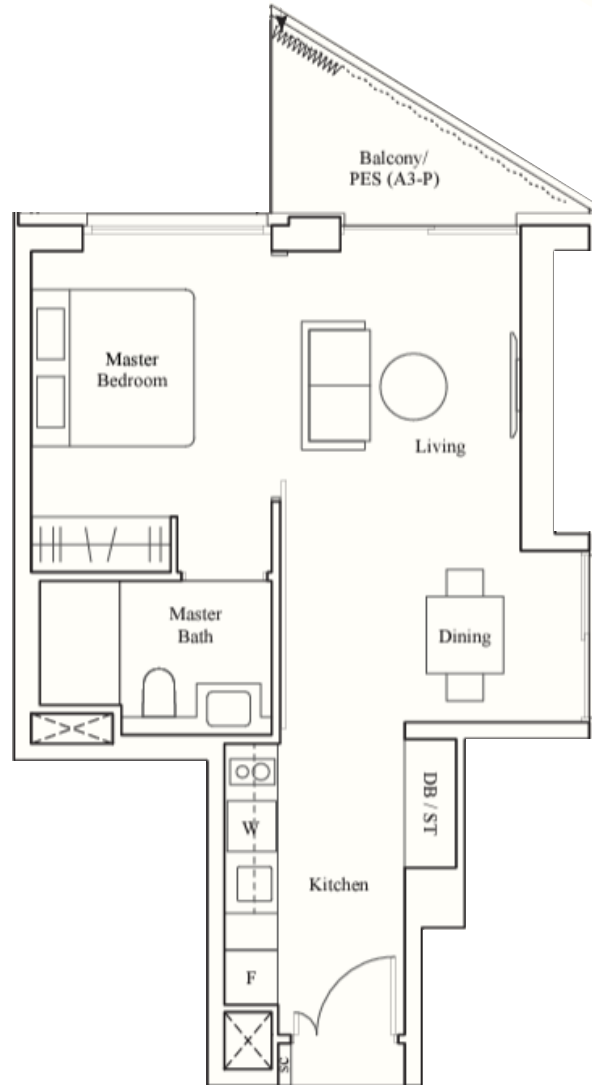

1 BEDROOM SUITE

TYPE A3

AREA 55 sqm/ 592 Sqft

UNITS

#01-30 to #03-30

#02-33 to #03-33

#01-40 to #03-40

#02-43 to #03-43

the Reef

AT KING'S DOCK

ONE BEDROOM

Lighting Points: 6

- Entrance Light
- Kitchen Light
- Dining Light
- Living Room Light
- Master Bedroom Light
- Master Bathroom Light

Contact Johnny @9845 9529

Keke @9233 9163