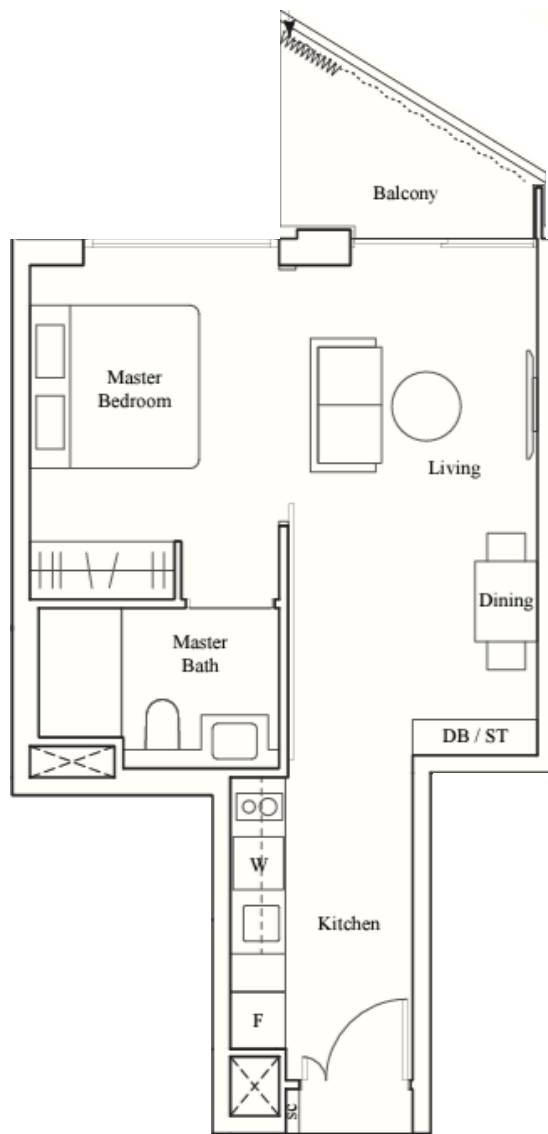

1 BEDROOM SUITE

TYPE A2

AREA 50 sqm/ 538 Sqft

UNITS

#03-06 to #08-06

#01-09 to #08-09

#04-30 to #08-30

#04-33 to #08-33

#04-40 to #08-40

#04-43 to #08-43

#03-64 to #07-64

#01-67 to #07-67

the Reef

AT KING'S DOCK

ONE BEDROOM

Lighting Points: 6

- Entrance Light
- Kitchen Light
- Dining Light
- Living Room Light
- Master Bedroom Light
- Master Bathroom Light

Contact Johnny @9845 9529

Keke @9233 9163

Ryan @9672 1813

BRIGHT LIVING PTE LTD

33 Ubi Avenue 3 #02-20 Singapore
408868 (Vertex Tower A)