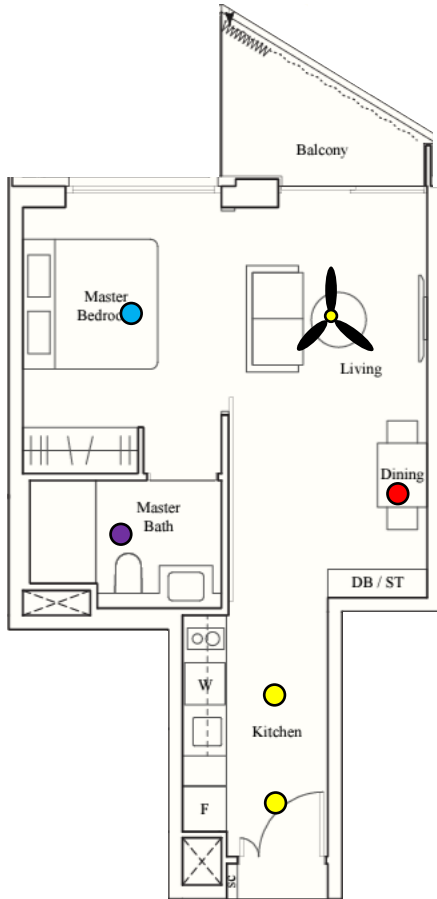

1 BEDROOM SUITE

TYPE A2

AREA 50 sqm/ 538 Sqft

UNITS

#03-06 to #08-06

#01-09 to #08-09

#04-30 to #08-30

#04-33 to #08-33

#04-40 to #08-40

#04-43 to #08-43

#03-64 to #07-64

#01-67 to #07-67

the Reef

AT KING'S DOCK

ONE BEDROOM

Lighting Points: 6

- Entrance Light
- Kitchen Light
- Dining Light
- Living Room Light
- Master Bedroom Light
- Master Bathroom Light

Contact Johnny @9845 9529

Keke @9233 9163

Ryan @9672 1813

BRIGHT LIVING PTE LTD

33 Ubi Avenue 3 #02-20 Singapore
408868 (Vertex Tower A)

**Opening Hours: Mon-Sat 10am-6pm
Sunday By Appt Only**

 Brightliving.co

**1 BEDROOM PACKAGE FOR
\$509.84 including gst & installation
(UP: \$651.84)**

 <p>BL-006/12W 12W LED Recessed Downlight Location: Entrance/ Kitchen Qty: 2pcs \$18 (UP: \$25)</p>	 <p>BL-006/18W 18W LED Recessed Downlight Location: Master Bath Qty: 1pc \$28 (UP: \$40)</p>
 <p>BL-8978/24W 24W 3-tone LED Ceiling Light Location: Dining Qty: 1pc \$45 (UP: \$85)</p>	 <p>Bestar Razor 46" Ceiling Fan 24W 3-tone LED Light Kit Location: Living Room Qty: 1pc \$198 (UP: \$218)</p>
<p>Installation Charges Downlights/Ceiling Lights: \$12/light Ceiling Fan: \$50/fan Total: \$110</p> <p>Additional discount for Tribebuy community</p>	 <p>"Nordic" 36W 3-tone LED Ceiling Light Location: Master Bedroom Qty: 1pc \$69 (UP: \$115)</p>