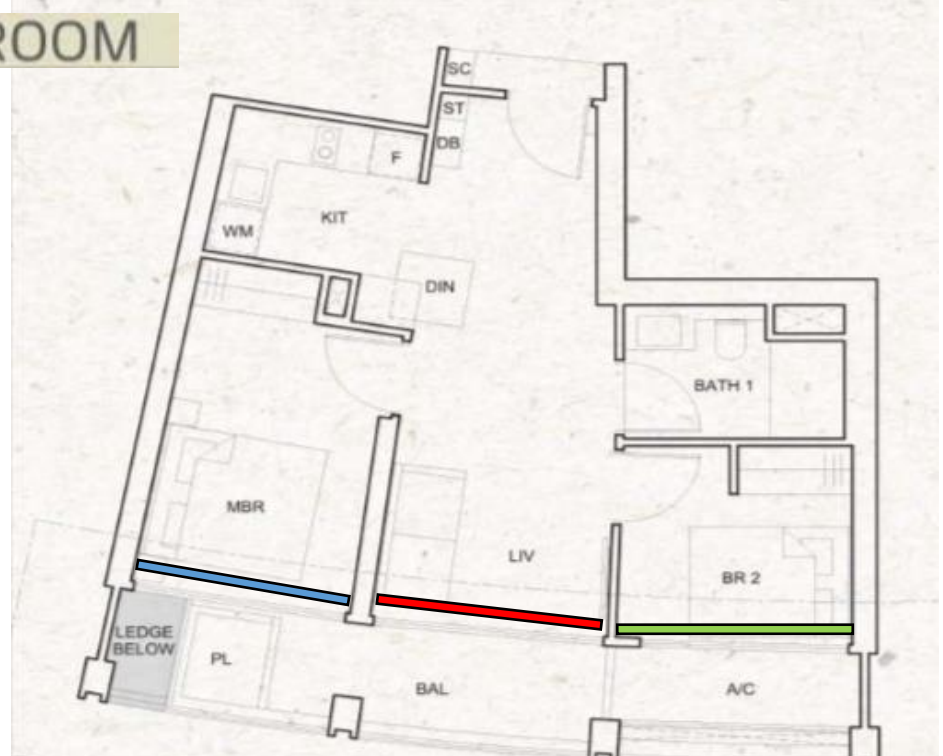

2-BEDROOM

TYPE C1-a
65 sq m / 700 sq ft
TYPE C1-b
65 sq m / 700 sq ft
TYPE C1-c
65 sq m / 700 sq ft

TYPE C1-a (m)
65 sq m / 700 sq ft
TYPE C1-b (m)
65 sq m / 700 sq ft
TYPE C1-c (m)
65 sq m / 700 sq ft

2 Bedroom Package for
\$1178
Including Manual Curtain
Track, Installation & GST

Living Room: Ripple Fold Day
Curtain

D: \$303

MBR: Double Pleated Day and
100% Blackout Night Curtain

D: \$166
N: \$256

Bedroom 2 : Double Pleated Day
and 100% Blackout Night Curtain

D: \$178
N: \$275

FOC High Temperature Shaping