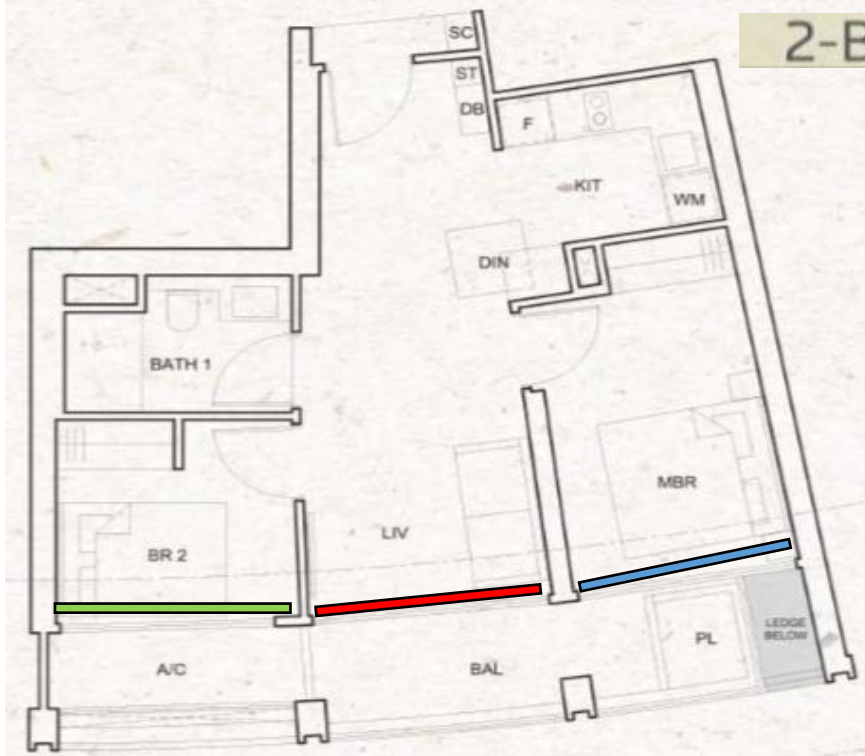

2-BEDROOM

TYPE C1-a
65 sq m / 700 sq ft
TYPE C1-b
65 sq m / 700 sq ft
TYPE C1-c
65 sq m / 700 sq ft

TYPE C1-a (m)
65 sq m / 700 sq ft
TYPE C1-b (m)
65 sq m / 700 sq ft
TYPE C1-c (m)
65 sq m / 700 sq ft

2 Bedroom Package for
\$1178
Including Manual Curtain
Track, Installation & GST

Living Room: Ripple Fold Day
Curtain

D: \$303

MBR: Double Pleated Day and
100% Blackout Night Curtain

D: \$166
N: \$256

Bedroom 2 : Double Pleated Day
and 100% Blackout Night Curtain

D: \$178
N: \$275

FOC High Temperature Shaping