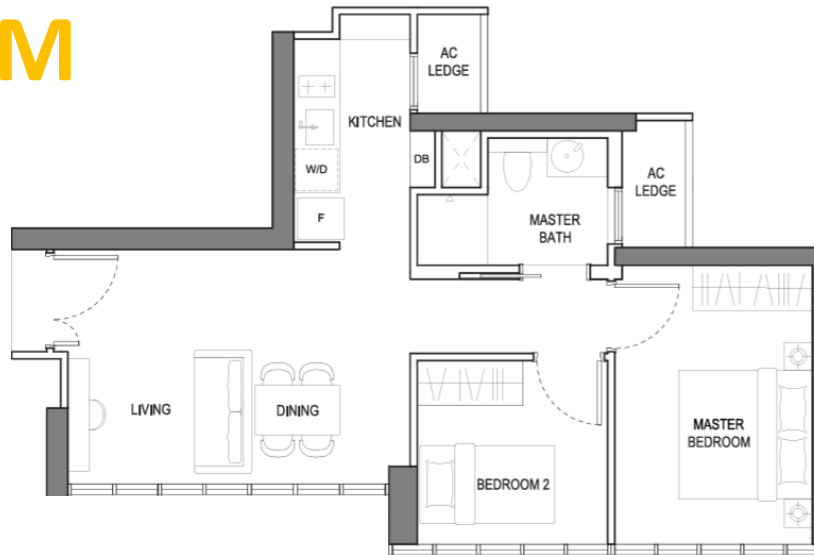

2 BEDROOM

TYPE B1

AREA 58 sqm/ 624 Sqft

UNITS

#11-07 to #19-07

TWO BEDROOM

Lighting Points: 8

- Entrance Light
- Kitchen Light
- Dining Light
- Living Room Light
- Walkway Light
- Master Bedroom Light
- Bedroom 2 Light
- Master Bathroom Light

LIV@MB

**2 BEDROOM PACKAGE FOR
\$666.63 including gst & installation
(UP: \$887.63)**

 <p>BL-N012/12W 12W LED Surface Mounted Downlight Location: Entrance Qty: 1pc \$28 (UP: \$40)</p>	 <p>BL-006/18W 18W LED Recessed Downlight Location: Kitchen/ Bathrooms Qty: 2pcs \$28 (UP: \$40)</p>
 <p>BL-006/12W 12W LED Recessed Downlight Location: Walkway Qty: 1pc \$18 (UP: \$25)</p>	 <p>Bestar Razor 54" Ceiling Fan 24W 3-tone LED Light Kit Location: Living Room Qty: 1pc \$198 (UP: \$218)</p>
<p>Installation Charges Downlights/Ceiling Lights: \$12/light Ceiling Fan: \$50/fan Total: \$134</p> <p>Additional discount for Tribebuy community</p>  <p>"Nordic" 36W 3-tone LED Ceiling Light Location: Dining/ Bedrooms Qty: 3pcs \$69 (UP: \$115)</p>	