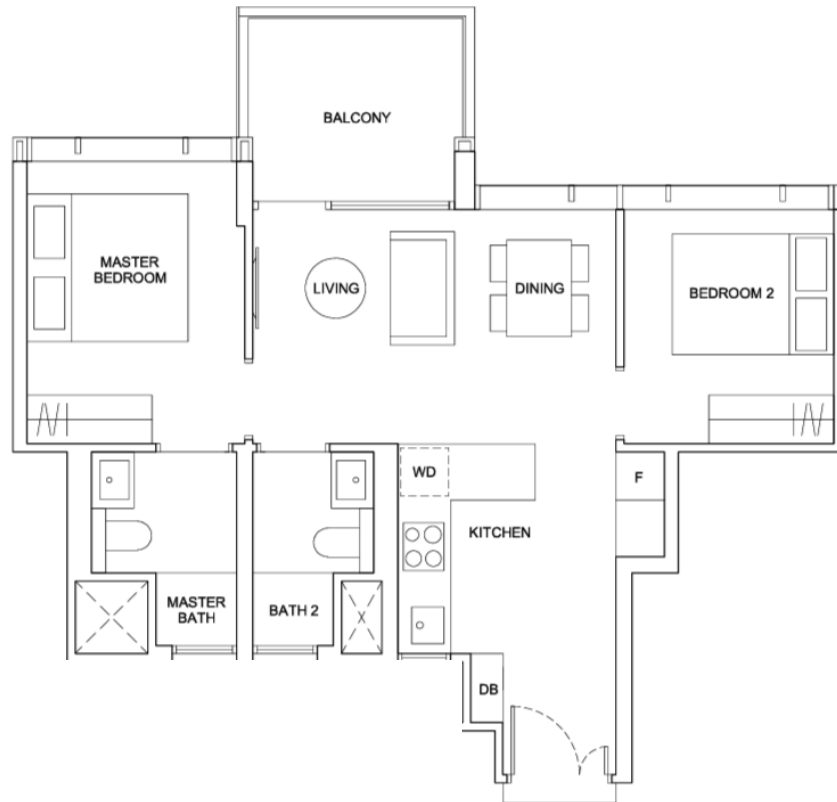

## TYPE D1

AREA 65 sqm/ 700 Sqft

### UNITS

#02-12 to #12-12

#02-13 to #12-13

#02-16 to #12-16

#02-17 to #12-17

#02-20 to #12-20

#02-21 to #12-21

#02-24 to #12-24

#02-25 to #12-25

#02-28 to #12-28

#02-29 to #12-29

## TWO BEDROOM