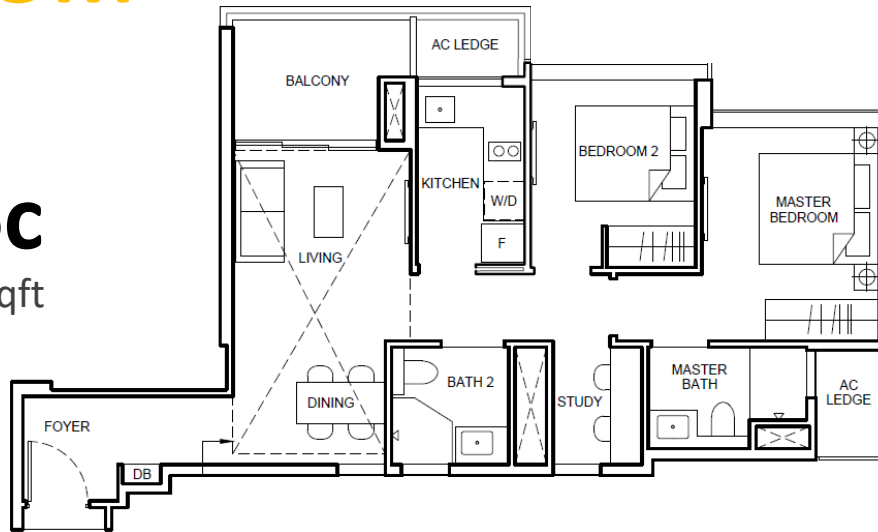

## TYPE BS6c

AREA 71 sqm/ 764 Sqft

### UNITS

#01-17 to #09-17

#01-18 to #09-18

#01-23 to #09-23

#01-32 to #09-32

## TWO BEDROOM

### Lighting Points: 12

- Entrance Light
- Kitchen Light
- Dining Light
- Study Room Light
- Living Room Light + Fan
- Walkway Light
- Bedroom 2 Light
- Master Bedroom Light x 2
- Bathroom 2 Light
- Master Bathroom Light
- Balcony Light