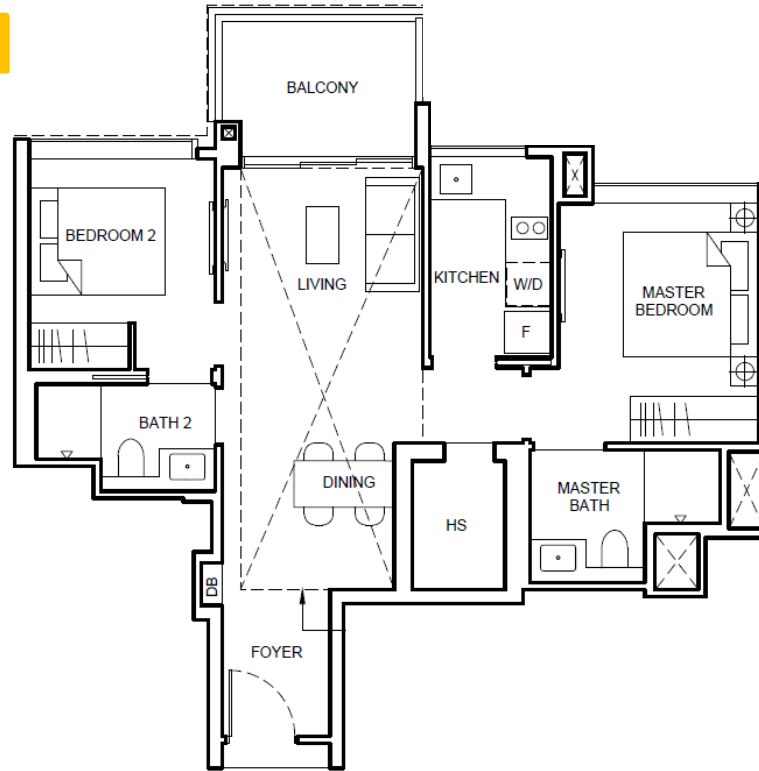

# 2 BEDROOM DELUXE

## TYPE BHS1c

AREA 71 sqm/ 764 Sqft

## TWO BEDROOM

### Lighting Points: 11

- Entrance Light
- Kitchen Light
- Dining Light
- Store Room Light
- Living Room Light + Fan
- Walkway Light
- Bedroom 2 Light
- Master Bedroom Light
- Bathroom 2 Light
- Master Bathroom Light
- Balcony Light