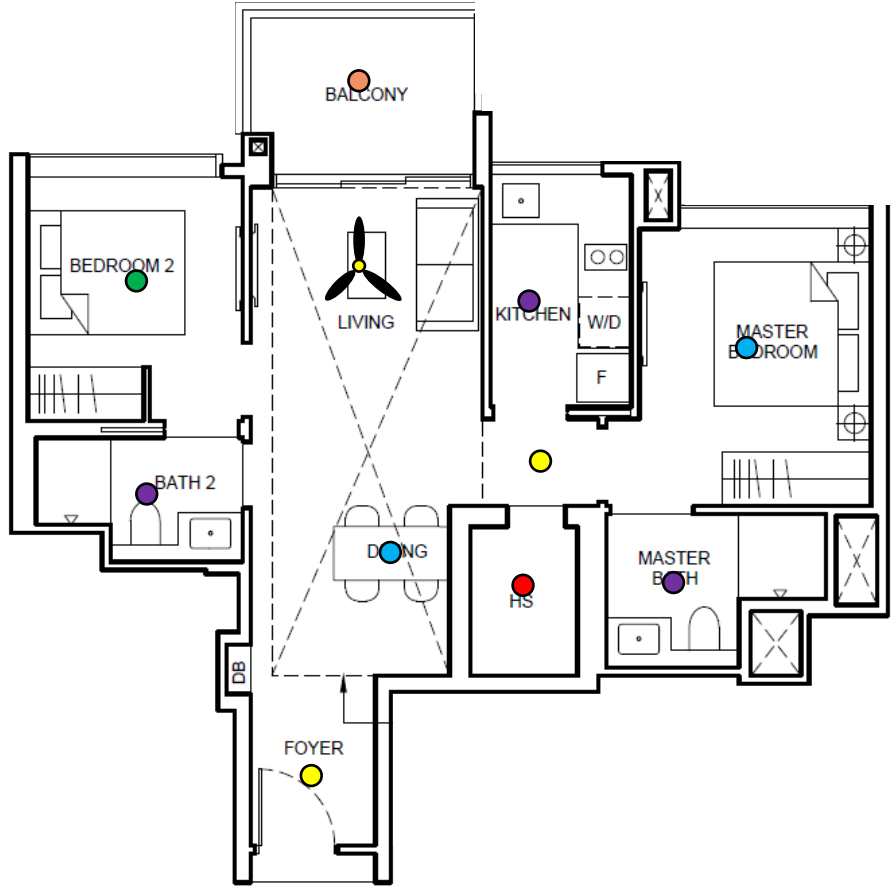

**2 BEDROOM PACKAGE FOR
$781.11 including gst & installation
(UP: $1028.11)**

**2 YEARS WARRANTY FOR
LIGHT (1st year on-site)**

BL-006/12W 12W LED Recessed Downlight Location: Entrance/ Walkway Qty: 2pcs $18 (UP: $25)	BL-006/18W 18W LED Recessed Downlight Location: Kitchen/ Bath 2/ Master Bath Qty: 3pcs $28 (UP: $40)	
Bestar Razor 46" Ceiling Fan 24W 3-tone LED Light Kit Location: Living Room Qty: 1pc $198 (UP: $218)	BL-8008 30W 3-tone LED Ceiling Light Location: Bedroom 2 Qty: 1pc $40 (UP: $69)	
BL-N012/12W 12W LED Surface Mounted Downlight Location: Store Qty: 1pc $28 (UP: $40)	"Nordic" 36W 3-tone LED Ceiling Light Location: Dining/ Master Bedroom Qty: 2pcs $69 (UP: $115)	
Installation Charges Downlights/Ceiling Lights: $12/light Ceiling Fan: $50/fan Total: $170 Additional discount for Tribebuy community		BL-IP44 24W LED Ceiling Light Location: Balcony Qty: 1pc $55 (UP: $79)