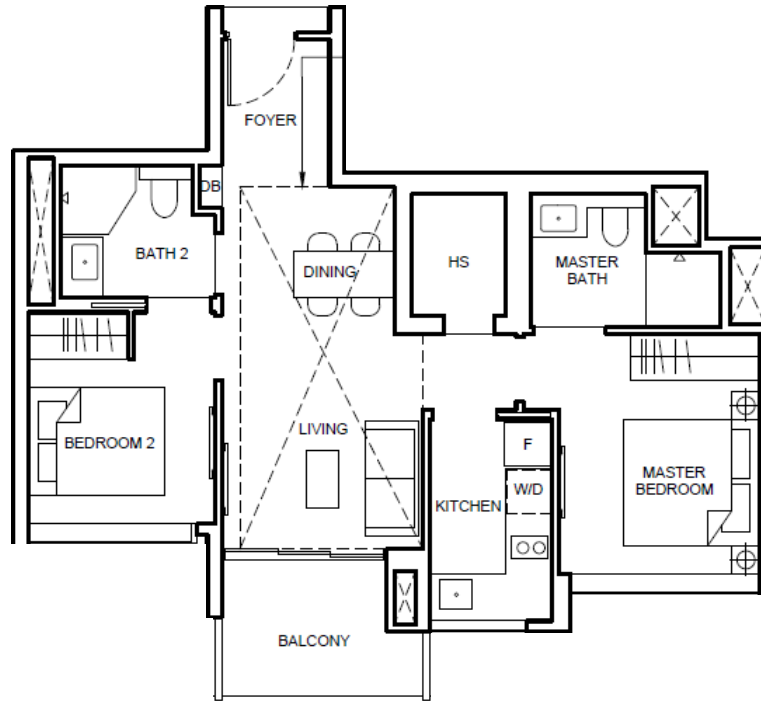

## TYPE BHS1b

AREA 69 sqm/ 743 Sqft

### UNITS

#01-05 to #05-05

#01-11 to #05-11

#01-65 to #05-65

#01-71 to #05-71

#01-77 to #05-77

#01-83 to #05-83

#01-89 to #05-89

#01-95 to #05-95

## TWO BEDROOM

Lighting Points: 11

- Entrance Light
- Kitchen Light
- Dining Light
- Store Room Light
- Living Room Light + Fan
- Walkway Light
- Bedroom 2 Light
- Master Bedroom Light
- Bathroom 2 Light
- Master Bathroom Light
- Balcony Light