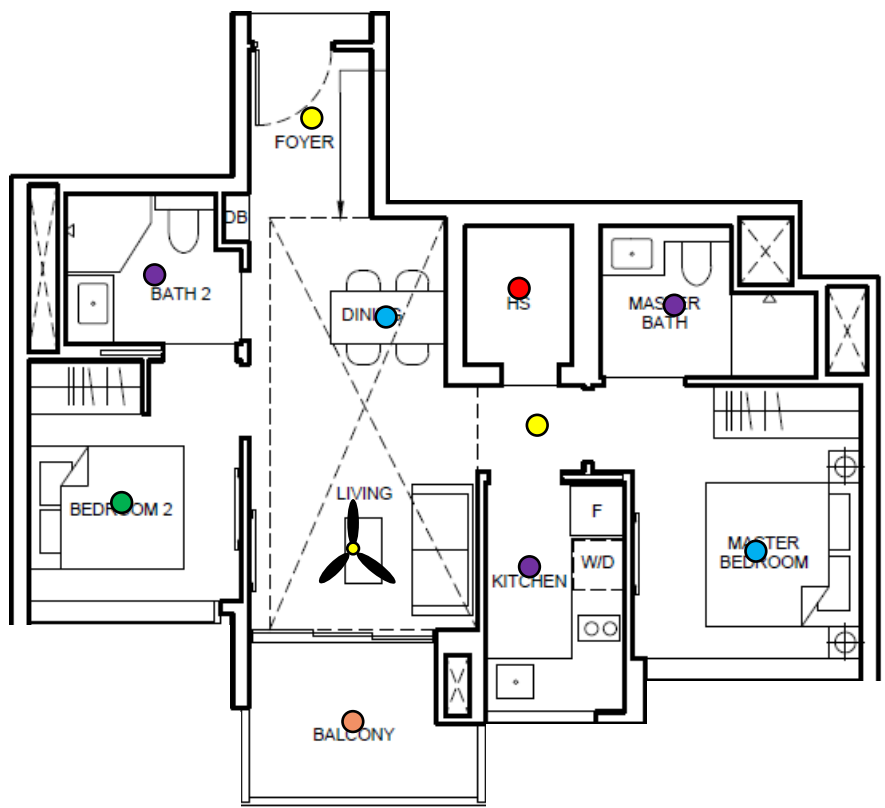

**2 BEDROOM PACKAGE FOR
$781.11 including gst & installation
(UP: $1028.11)**

**2 YEARS WARRANTY FOR
LIGHT (1st year on-site)**

BL-006/12W
12W LED Recessed Downlight
Location: Entrance/ Walkway
Qty: 2pcs
$18 (UP: $25)

BL-006/18W
18W LED Recessed Downlight
Location: Kitchen/ Bath 2/ Master Bath
Qty: 3pcs
$28 (UP: $40)

Bestar Razor 46" Ceiling Fan
24W 3-tone LED Light Kit
Location: Living Room
Qty: 1pc
$198 (UP: $218)

BL-8008
30W 3-tone LED Ceiling Light
Location: Bedroom 2
Qty: 1pc
$40 (UP: $69)

BL-N012/12W
12W LED Surface Mounted Downlight
Location: Store
Qty: 1pc
$28 (UP: $40)

"Nordic"
36W 3-tone LED Ceiling Light
Location: Dining/ Master Bedroom
Qty: 2pcs
$69 (UP: $115)

Installation Charges
Downlights/Ceiling Lights: $12/light
Ceiling Fan: $50/fan
Total: $170

Additional discount for Tribebuy community

BL-IP44
24W LED Ceiling Light
Location: Balcony
Qty: 1pc
$55 (UP: $79)