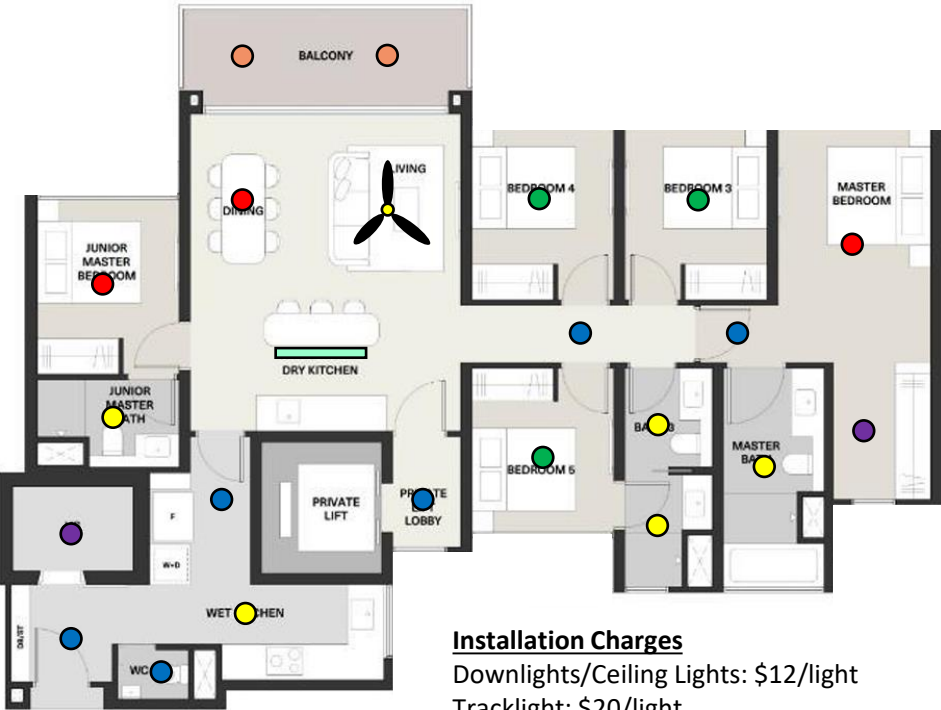

5 BEDROOM PREMIUM

TYPE E1

AREA 157 sqm/ 1690 Sqft

UNITS

#02-18 to #37-18

FIVE BEDROOM

Lighting Points: 23

- Entrance Light x 2
- Kitchen Light x 2
- Kitchen Bathroom Light
- Storeroom Light
- Dining Light
- Living Room Light + Fan
- Walkway Light x 2
- Bedroom 3/ 4/ 5 Light
- Junior Master Bedroom Light
- Master Bedroom Light x 3
- Master/ Jr Master Bathroom Light
- Bathroom 3 Light x 2
- Balcony Light x 2

 [Brightliving.co](https://www.brightliving.co)

**5 BEDROOM PACKAGE FOR
\$1403.42 including gst & installation
(UP: \$1893.42)**

Installation Charges

Downlights/Ceiling Lights: \$12/light
Tracklight: \$20/light
Ceiling Fan: \$50/fan
Total: \$322

**Additional discount for
Tribebuy community**

**2 YEARS WARRANTY FOR
LIGHT (1st year on-site)**

BL-006/12W
12W LED Recessed Downlight
Location: Entrance/ Walkway/ Kitchen Bath
Qty: 6pcs
\$18 (UP: \$25)

BL-006/18W
18W LED Recessed Downlight
Location: Kitchen/ Bath 3/ Jr. Bath/ M. Bath
Qty: 5pcs
\$28 (UP: \$40)

BL-N012/12W
12W LED Surface Mounted Downlight
Location: Store/ Master Bedrm Wardrobe
Qty: 2pcs
\$28 (UP: \$40)