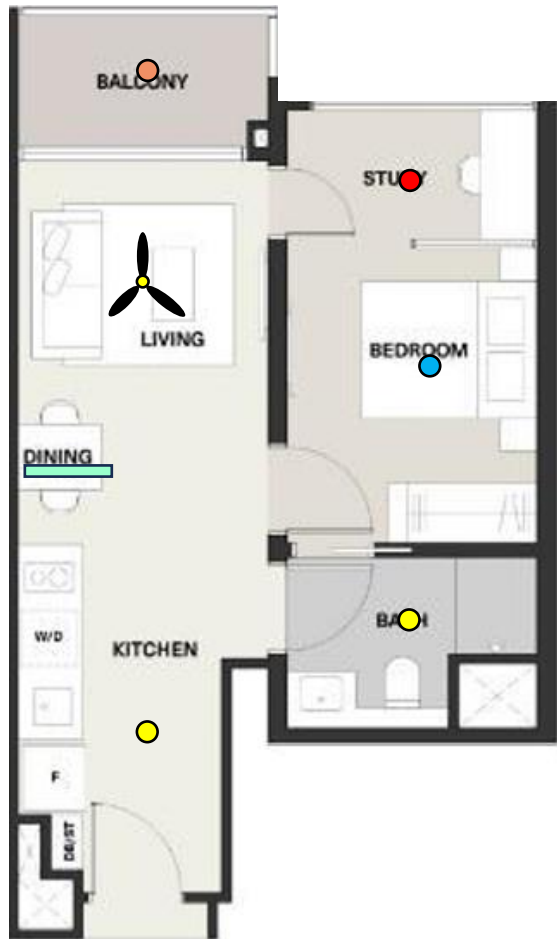

- Entrance Light
- Kitchen Light
- Dining Light
- Living Room Light + Fan
- Study Room Light
- Master Bedroom Light
- Master Bathroom Light
- Balcony Light

Contact Johnny @9845 9529

Keke @9233 9163

Ryan @9672 1813

**1 BEDROOM PACKAGE FOR
\$688.98 including gst & installation
(UP: \$873.98)**

**2 YEARS WARRANTY FOR
LIGHT (1st year on-site)**

BL-006/18W
18W LED Recessed Downlight
Location: Kitchen
Qty: 2pcs
\$28 (UP: \$40)

Bestar Razor 46" Ceiling Fan
24W 3-tone LED Light Kit
Location: Living Room
Qty: 1pc
\$198 (UP: \$218)

YANS-507
1.2M Track + 3 x GU10 7W Track Holder
Location: Dry Kitchen
Qty: 1pc
\$99 (UP: \$120)

"Nordic"
36W 3-tone LED Ceiling Light
Location: Master Bedroom
Qty: 1pc
\$69 (UP: \$115)